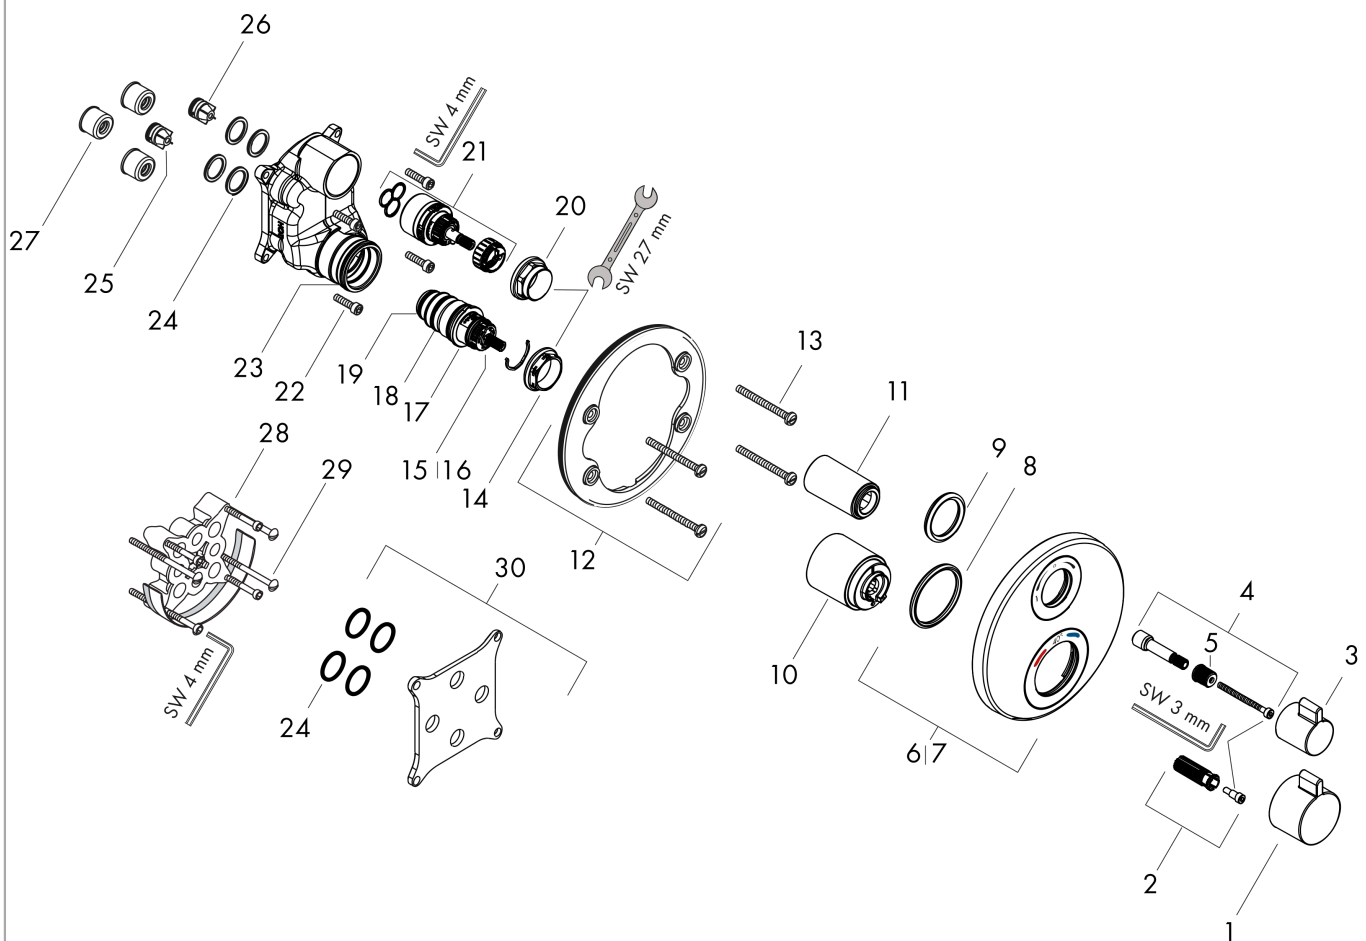

Ecostat S

Thermostat for concealed installation for 2 functions

Surfaces: **Brushed Black Chrome** Article Number: **15758340**

Description

product features

- 2 functions
- volume control and diverter for 2 outlets
- maximum flow rate at 3 bar: 29 l/min
- flow rate upper outlet: 28 l/min
- flow rate lower outlet: 25 l/min
- thermostat cartridge, shut-off/ diverter valve
- safety lock at 40° C
- temperature limitation adjustable
- connection type: basic set
- min. operating pressure: 1 bar
- max. operating pressure: 10 bar

Year of production: >01/19

Ecostat S

Thermostat for concealed installation for 2 functions

Surfaces: **Brushed Black Chrome** Article Number: **15758340**

Spare part list

Year of production: >01/19

Pos.	Description	Article Number	Price	PU
1	handle for thermostat	92215340	-	1
2	handle fixing set	95843000	-	1
3	handle	92281340	-	1
4	adapter for handle	95252000	-	1
5	handle fixing set	98932000	-	1
6	escutcheon Ø 150 mm	92283340	-	1
7	escutcheon for exchanged connections	92563XXX	-	-
8	O-ring 44x4	98471000	-	1
9	O-ring 30x5	98153000	-	1
10	sleeve	92216340	-	1
11	sleeve	95253340	-	1
12	holder for escutcheon	98793000	-	1
13	set of fixing screws	96454000	-	1
14	nut	95255000	-	1
15	thermostat cartridge	98282000	-	1
16	cartridge for exchanged connections	92373000	-	1
17	O-ring 20x1,5	98197000	-	1
18	O-ring 25x1,5	98146000	-	1
19	O-ring 25x2,5	92146000	-	1
20	nut	98913000	-	1
21	shut off unit with selector	98283000	-	1
22	set of screws	96525000	-	1
23	O-ring 36x2	98156000	-	1
24	O-ring 16x2	98133000	-	1
25	non return valve (pressure-resistant up to 2 MPa)	92594000	-	1
26	set of non return valves DW 15	97350000	-	1
27	noise reduction	94073000	-	1
28	extension 25 mm	13595000	-	1
29	set of fixing screws	97747000	-	1
30	compensation set 1°	95521000	-	1
a	concealed item	01800180	-	1
b	Grease	90920000	-	1
c	brake disc	92498000	-	1