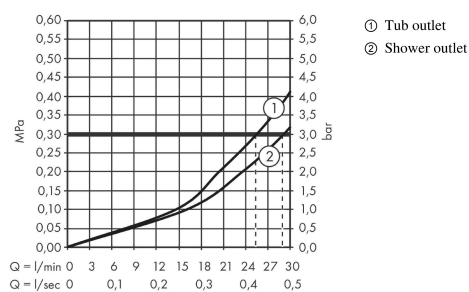

Ecostat S

Thermostat for concealed installation for 2 functions

Surfaces: **Brushed Black Chrome** Article Number: **15758340**

Description

product features

- 2 functions
- volume control and diverter for 2 outlets
- maximum flow rate at 3 bar: 29 l/min
- flow rate upper outlet: 28 l/min
- flow rate lower outlet: 25 l/min
- thermostat cartridge, shut-off/ diverter valve
- safety lock at 40° C
- temperature limitation adjustable
- connection type: basic set
- min. operating pressure: 1 bar
- max. operating pressure: 10 bar

Design awards

Product image

Scale drawing

Flowchart

Ecostat S

Thermostat for concealed installation for 2 functions

Surfaces: **Brushed Black Chrome** Article Number: **15758340**

Exploded Drawing