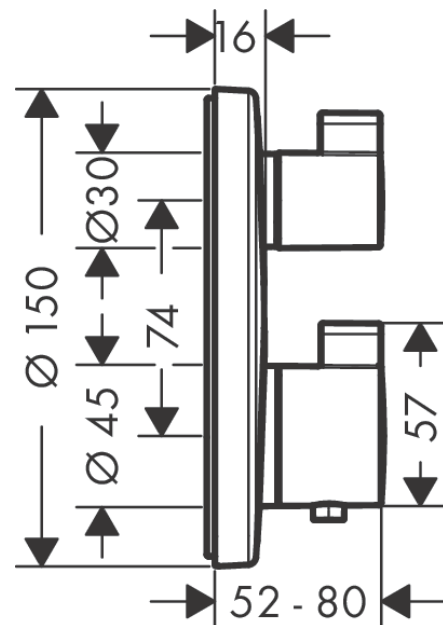

Ecostat S

Thermostat for concealed installation for 2 functions

Surfaces: **Brushed Black Chrome** Article Number: **15758340**

Description

product features

- 2 functions
- volume control and diverter for 2 outlets
- maximum flow rate at 3 bar: 29 l/min
- flow rate upper outlet: 28 l/min
- flow rate lower outlet: 25 l/min
- thermostat cartridge, shut-off/ diverter valve
- safety lock at 40° C
- temperature limitation adjustable
- connection type: basic set
- min. operating pressure: 1 bar
- max. operating pressure: 10 bar

Design awards

Product image

Scale drawing

Flowchart

Ecostat S

Thermostat for concealed installation for 2 functions

Surfaces: **Brushed Black Chrome** Article Number: **15758340**

Exploded Drawing